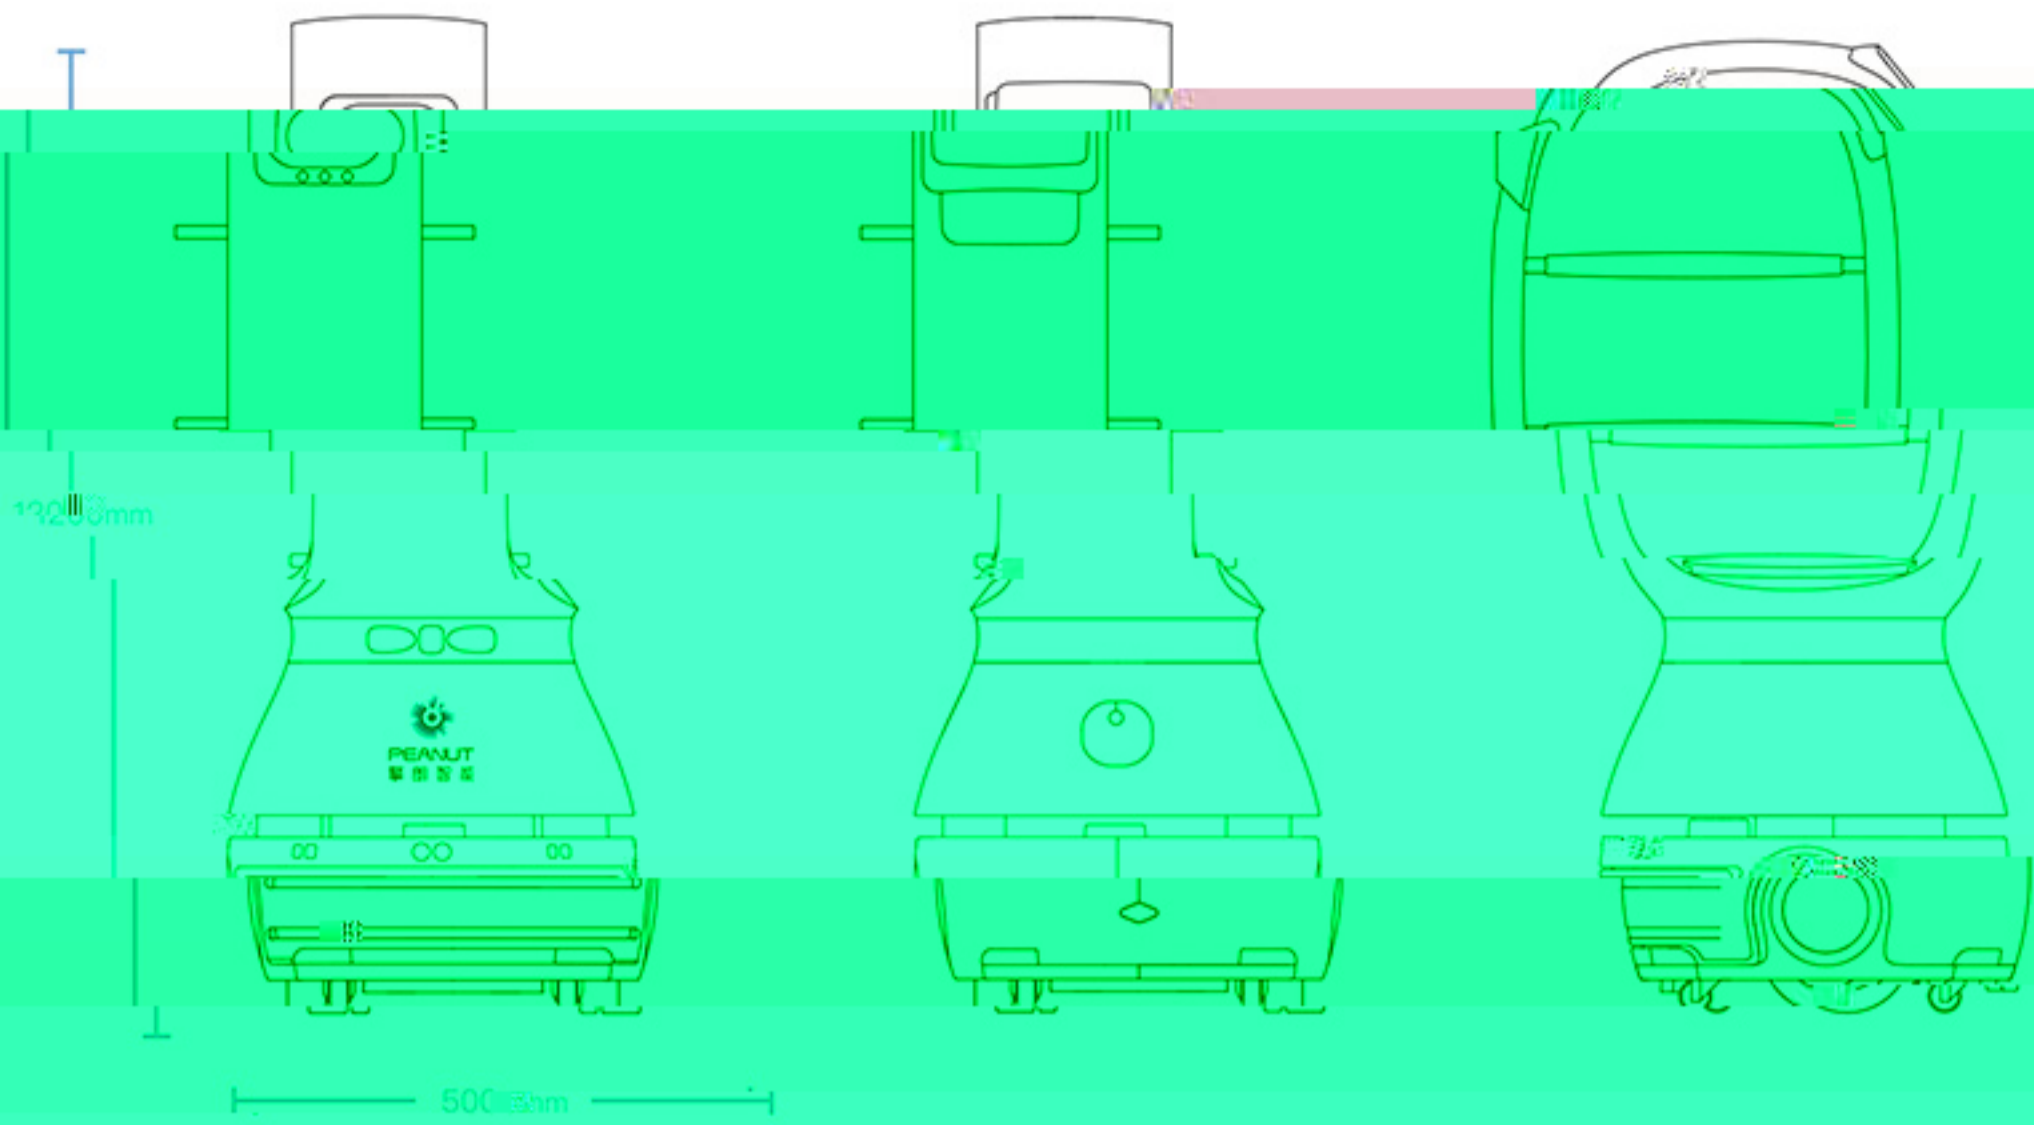

WUJIAN

Data Sheet.

Model	T1
Dimensions	500x500x1200mm
N.W.	60 kgs

Data Sheet

Type of Charging	Auto/Manual
Time of Charge	4 hrs
Dimensions Of The Charging Set	230x230x230mm